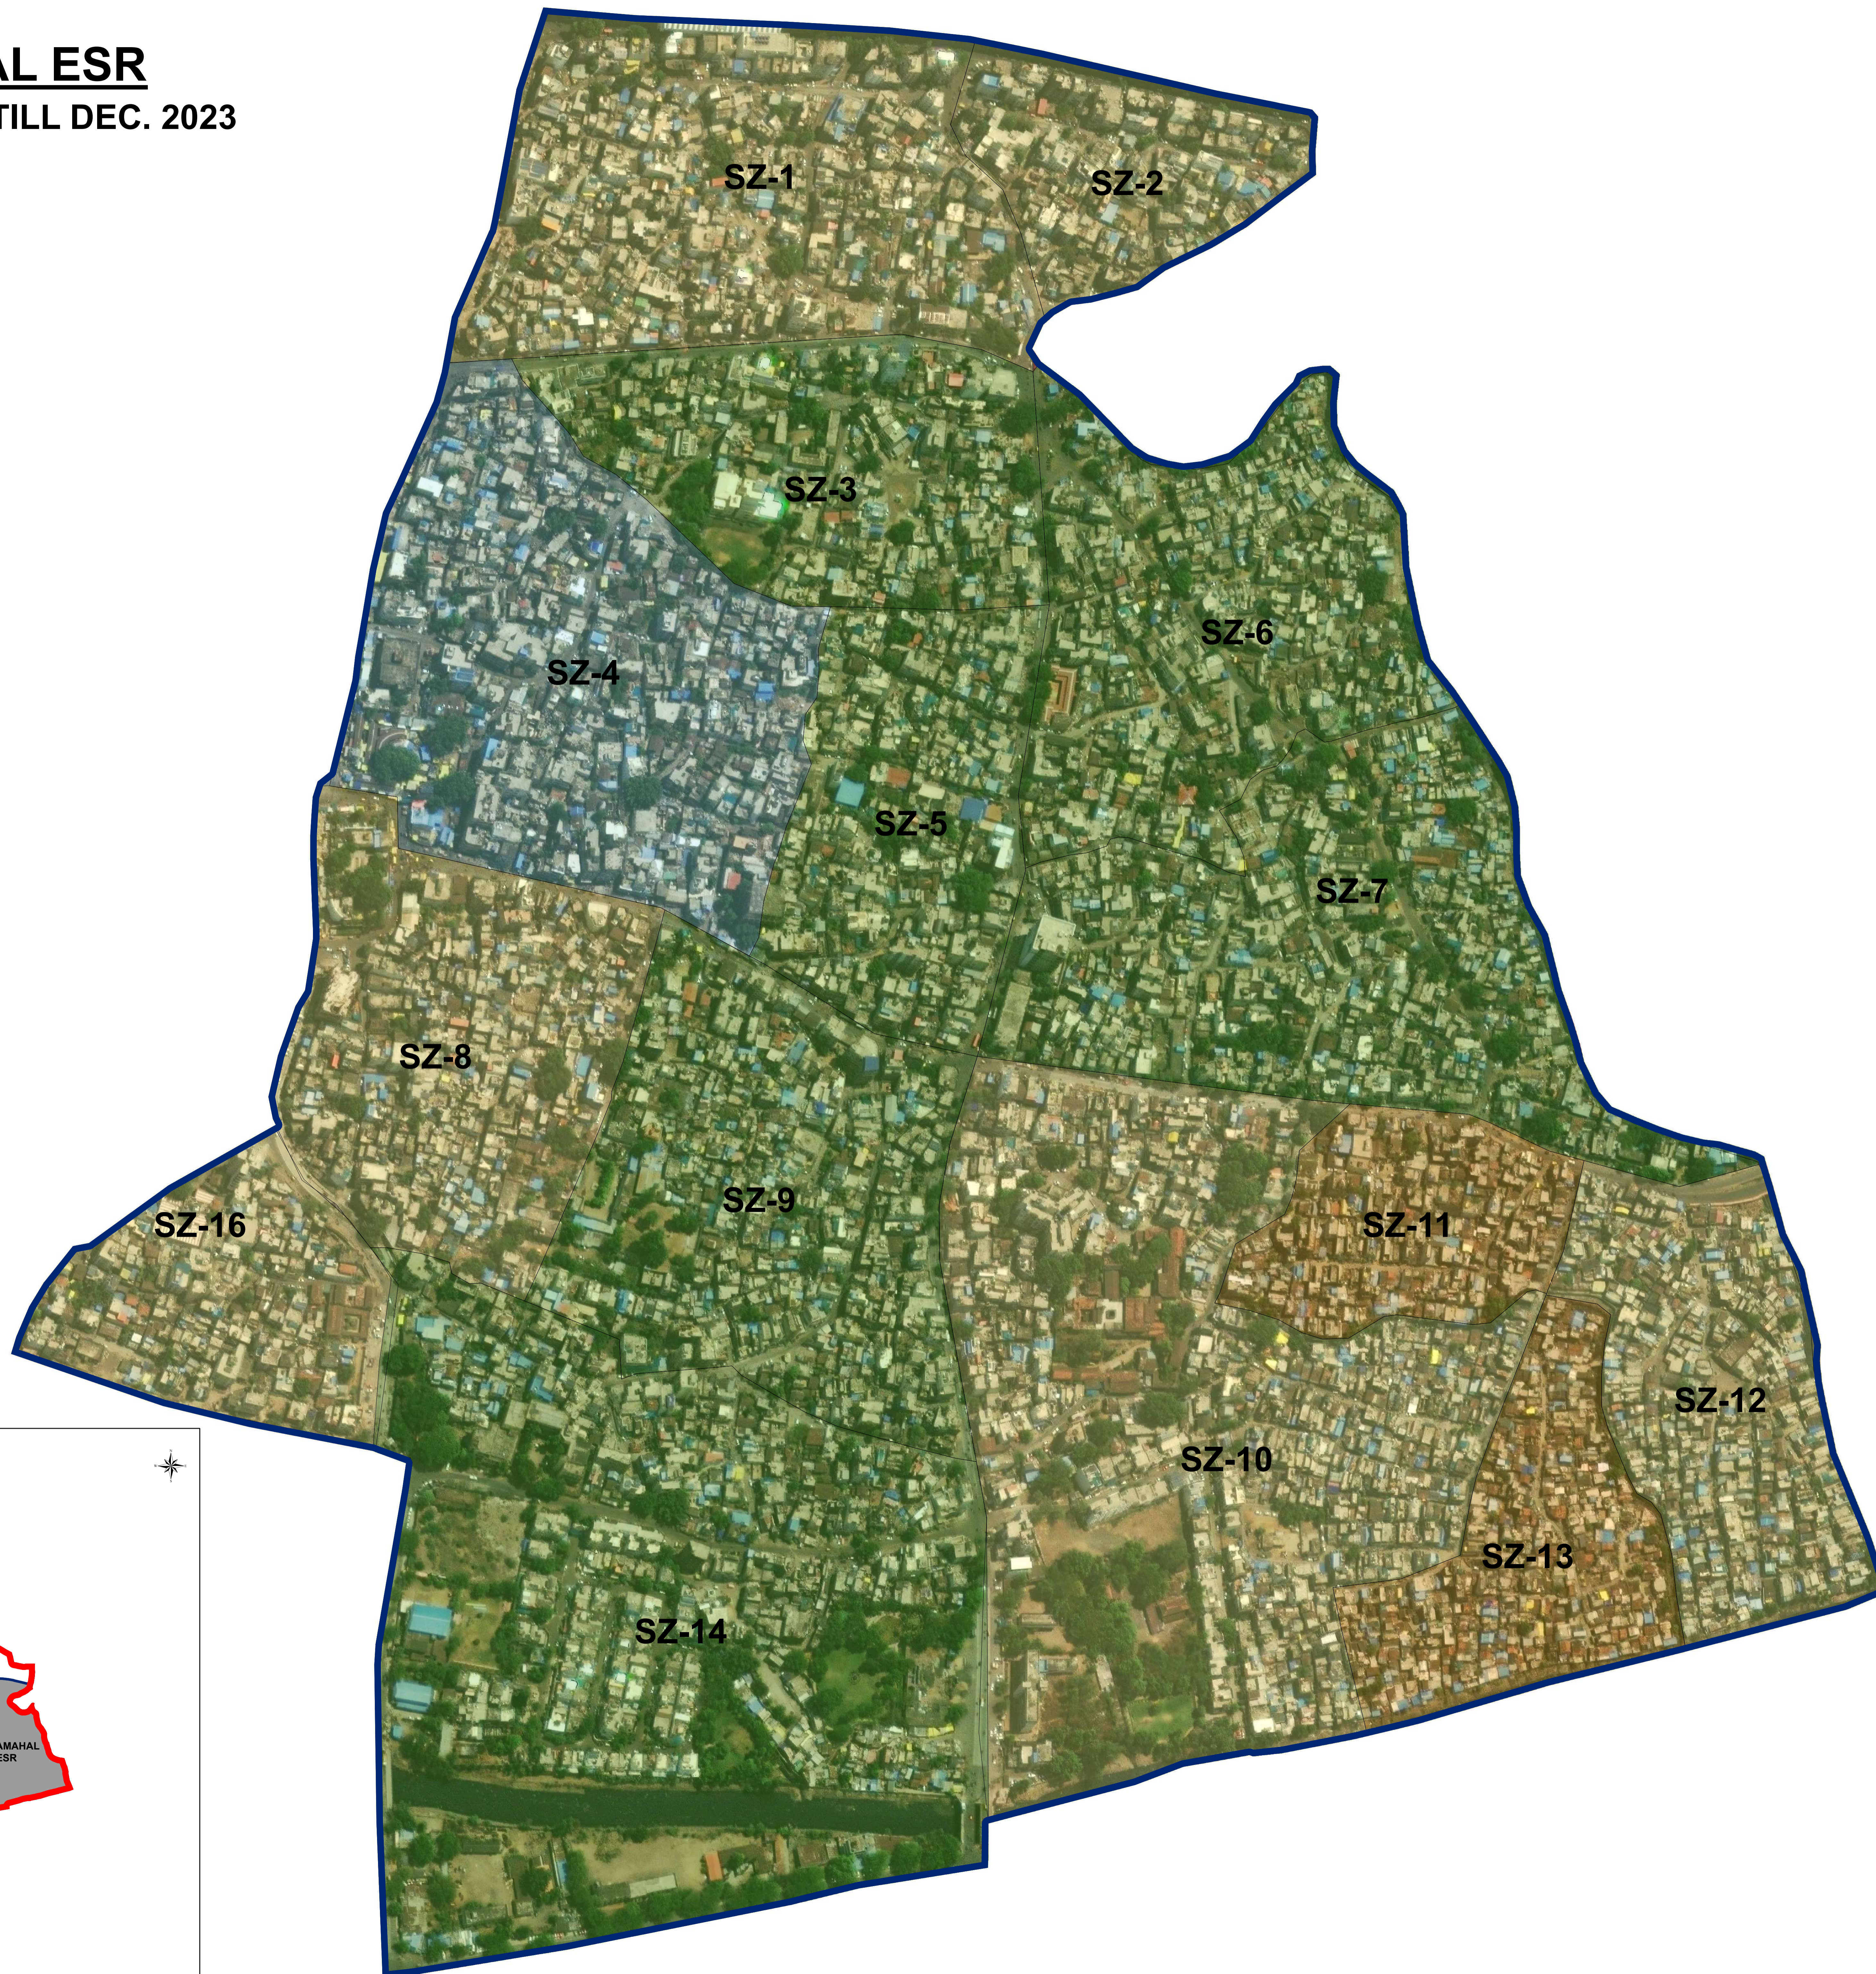

KILLA MAHAL ESR

ESTIMATED SUPPLY : TILL DEC. 2023

Legend

- ESR Boundary
- Supply Hrs**
 - 18 To 24 Hours
 - 08 To 12 Hours
 - 02 To 04 Hours
 - 01 To 02 Hours

Command Area Location